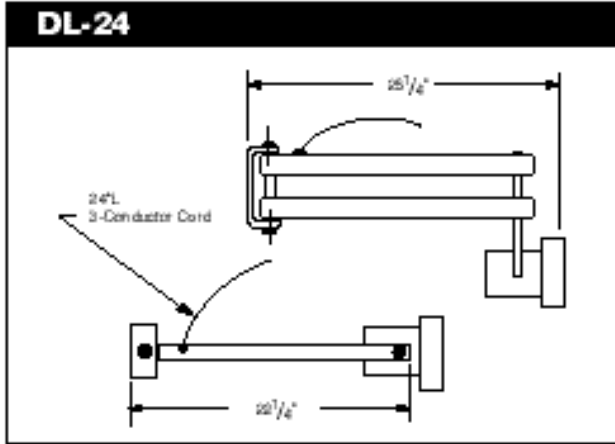

DOCK LOADING LIGHTS

Engineering and Architectural Specifications

MATERIAL HANDLING PRODUCTS
DOCK LOADING LIGHTS

The W.L. Jenkins Company
1445 Whipple Ave., S.W. • Canton, Ohio 44710-1321
330-477-3407 • Fax: 330-477-8404
www.wljenkinsco.com