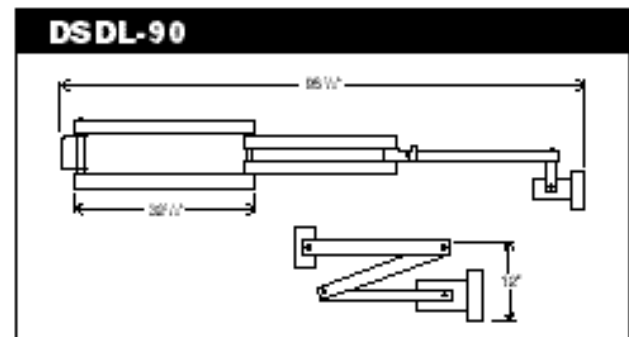

DOCK LOADING LIGHTS

Engineering and Architectural Specifications

MATERIAL HANDLING PRODUCTS
DOCK LOADING LIGHTS

The W.L. Jenkins Company
1445 Whipple Ave., S.W. • Canton, Ohio 44710-1321
330-477-3407 • Fax: 330-477-8404
www.wljenkinsco.com