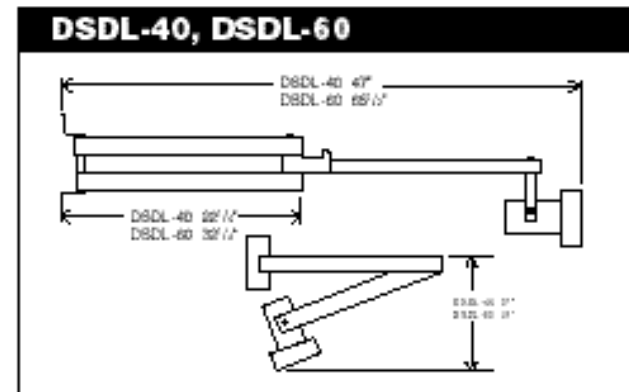

DOCK LOADING LIGHTS

Engineering and Architectural Specifications

MATERIAL HANDLING PRODUCTS
DOCK LOADING LIGHTS

The W.L. Jenkins Company
1445 Whipple Ave., S.W. • Canton, Ohio 44710-1321
330-477-3407 • Fax: 330-477-8404
www.wljenkinsco.com