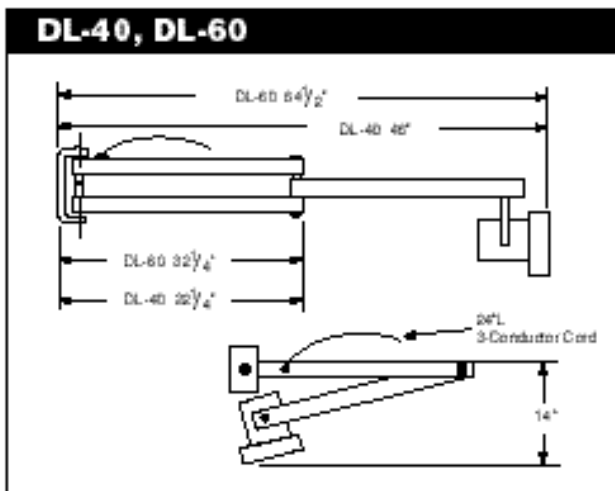

DOCK LOADING LIGHTS

Engineering and Architectural Specifications

MATERIAL HANDLING PRODUCTS
DOCK LOADING LIGHTS

The W.L. Jenkins Company
1445 Whipple Ave., S.W. • Canton, Ohio 44710-1321
330-477-3407 • Fax: 330-477-8404
www.wljenkinsco.com