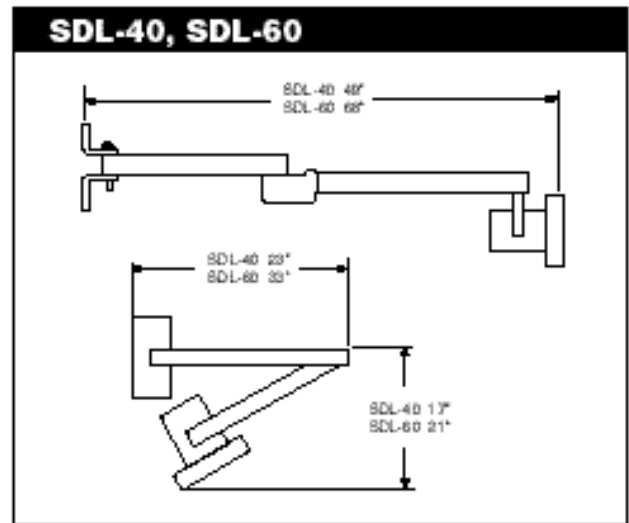

DOCK LOADING LIGHTS

Engineering and Architectural Specifications

MATERIAL HANDLING PRODUCTS
DOCK LOADING LIGHTS

The W.L. Jenkins Company
1445 Whipple Ave., S.W. • Canton, Ohio 44710-1321
330-477-3407 • Fax: 330-477-8404
www.wljenkinsco.com