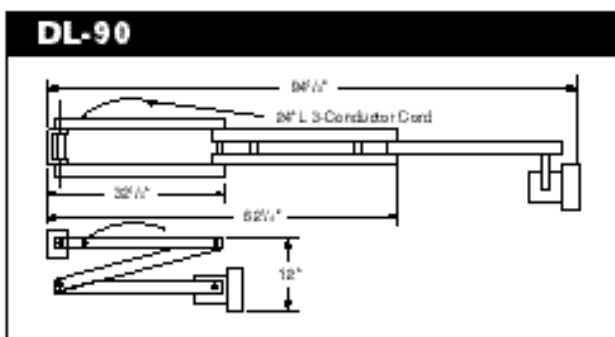

DOCK LOADING LIGHTS

Engineering and Architectural Specifications

MATERIAL HANDLING PRODUCTS
DOCK LOADING LIGHTS

The W.L. Jenkins Company
1445 Whipple Ave., S.W. • Canton, Ohio 44710-1321
330-477-3407 • Fax: 330-477-8404
www.wljenkinsco.com